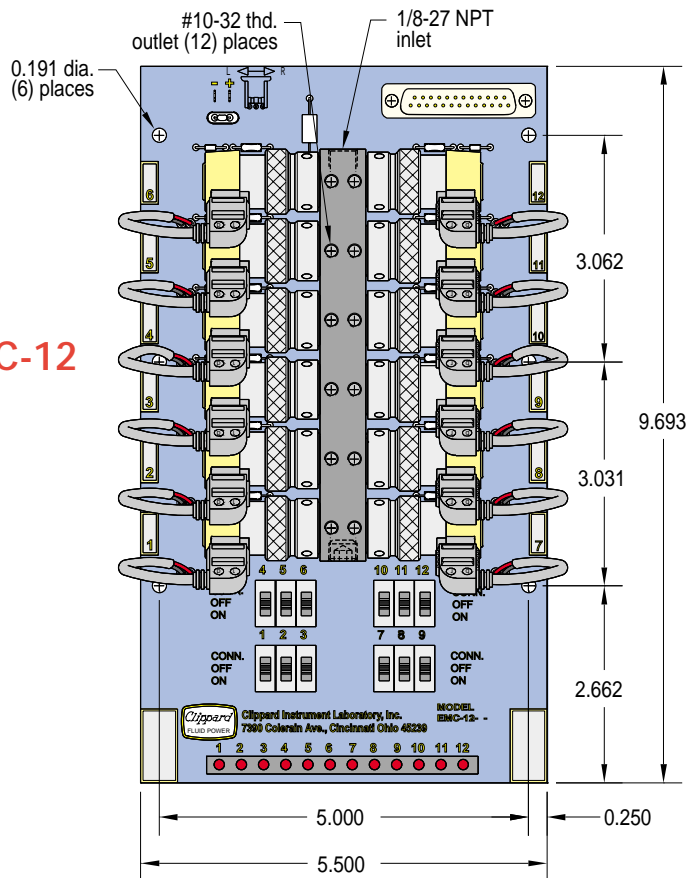

ET VALVES AND ELECTRONIC MANIFOLD CARDS

EMC-08

EMC-12

Wiring Diagram

Note: Manifold mounted valves are normally closed. Use ETO models if exhaust must be ported. ETO models cannot be used "Normally Open" without special piping.