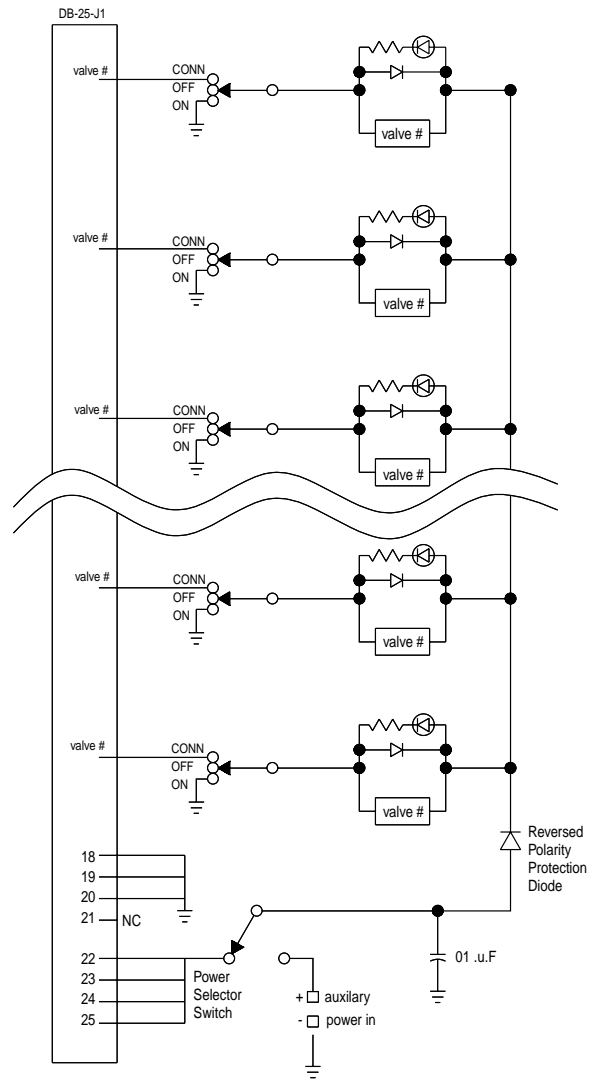

ET VALVES AND ELECTRONIC MANIFOLD CARDS

EMC-08

EMC-12

Wiring Diagram

Note: Manifold mounted valves are normally closed. Use ETO models if exhaust must be ported. ETO models cannot be used "Normally Open" without special piping.