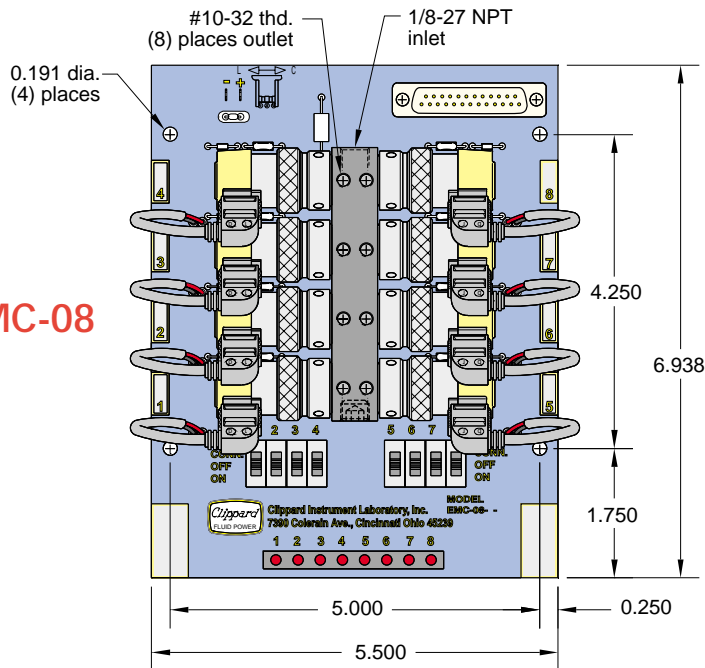

ET VALVES AND ELECTRONIC MANIFOLD CARDS

EMC-08

EMC-12

Wiring Diagram

Note: Manifold mounted valves are normally closed. Use ETO models if exhaust must be ported. ETO models cannot be used "Normally Open" without special piping.